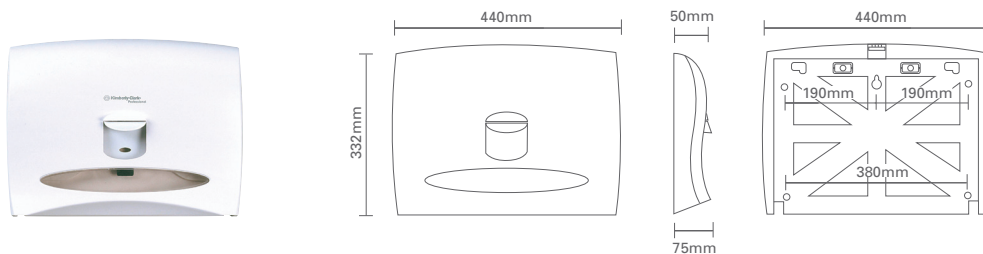

SCOTT* Toilet Seat Covers

Superior hygiene and safety

SCOTT* Toilet Seat Covers are designed to provide superior hygiene and personal safety in the washroom

- ▶ Flushable and offers sanitary protection, helping to reduce litter and clogging
- ▶ Lockable modern dispenser
- ▶ Dispenser holds 2 packs and is easy to refill
- ▶ Dispenses one cover at a time

SCOTT* Toilet Seat Covers

Description	Code No.	Colour	Case Contents	Case Count
SCOTT* Toilet Seat Covers	7410	White	125 sheets/pack	24 packs/case

Dispensers

Description	Code No.	Colour	Case Contents	Dimensions (W x H x D)
KIMBERLY-CLARK PROFESSIONAL* Toilet Seat Cover Dispenser	4935	White, ABS Plastic	1 x 	440mm x 332mm x 75mm