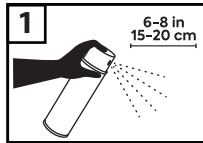

Features

- Cleans, polishes, preserves and protects
- Resists finger prints, grease and water spatter
- Helps preserve factory finish
- Excellent for chrome
- CARB and OTC VOC compliant

Directions

Apply cleaner to surface.