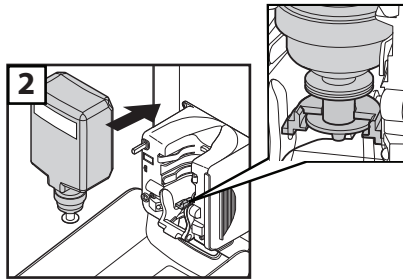

J-Series™ Foam Hand Soap Refills

Designed for use in J-Series™ soap dispensers.

Coastwide Professional™ J-Series™ foaming hand soap is ideal for maintaining personal hygiene. Compatible with both automatic and manual J-Series dispensers for a secure fit.

Features

- Foaming
- Antibacterial, scented and unscented formulas
- 2-3 year shelf life

Directions

COASTWIDE

PROFESSIONAL™

Attributes

Physical form:	Clear liquid
Odor:	Various
pH (as is):	10.0–12.0
Dilution ratio:	Ready-to-use
Freeze/thaw stability:	Excellent
Shelf life:	2 years minimum in unopened container

These specifications were correct at the time of printing but are subject to change without notice.

CWJSR-CIT
Antibac Citrus

1,200 mL, 2 units/case

CWJSR-TRO
Tropical

1,200 mL, 2 units/case

CWJSR-FRG
Fragrance Free

1,200 mL, 2 units/case

Supporting items:

Manual dispenser
model #: CWJMS
Comes in black and black/metallic

Automatic dispenser
model #: CWJAS
Comes in black and black/metallic

All plastic containers used in packaging products display the Society of Plastics Industries' 3-side triangular arrow to make recycling easier. The majority of our containers are readily recyclable and classified as 2-HDPE (High-Density Polyethylene) and some contain 25% post-consumer recycled plastic.

To Purchase visit coastwideprofessional.com or contact your sales rep.